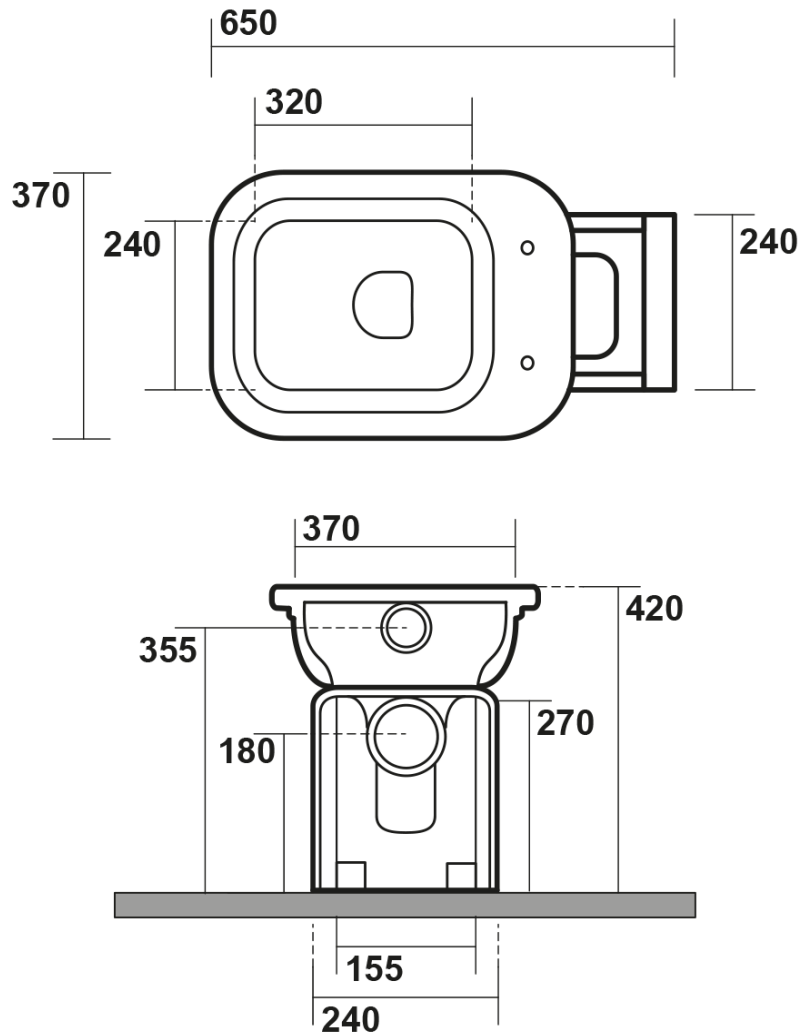

WALDORF Toilet Bowl with Water Tank, S-Trap/P-Trap, white-chrome

KERASAN

Order code: WCSET19-WALDORF

Basic information

Brand: Kerasan
Series: WALDORF

Size

Width: 370 mm
Height: 420 mm
Depth: 650 mm

Properties

Colour: White
Material: Ceramic
Flushing Technology: Standard
Flushing water volume: Flushing 6 l
Shape: Retro
Equipment: S-Trap, P-Trap
Package does not contain: Mounting Kit, Toilet Seat
Weight / Piece: 43.71 kg
Packaging: 4 Piece
Warranty: 2 years

We recommend buy

- 1 Piece WALDORF Soft Close Toilet Seat, white/chrome (Order code: 418801)
- 1 Piece MAK10 toilet pan fixing kit, screw 6,0x80, white (Order code: 40024)

WALDORF Toilet Bowl with Water Tank, S-Trap/P-Trap, white-chrome

KERASAN

Technical sheet

WALDORF Toilet Bowl with Water Tank, S-Trap/P-Trap, white-chrome

KERASAN