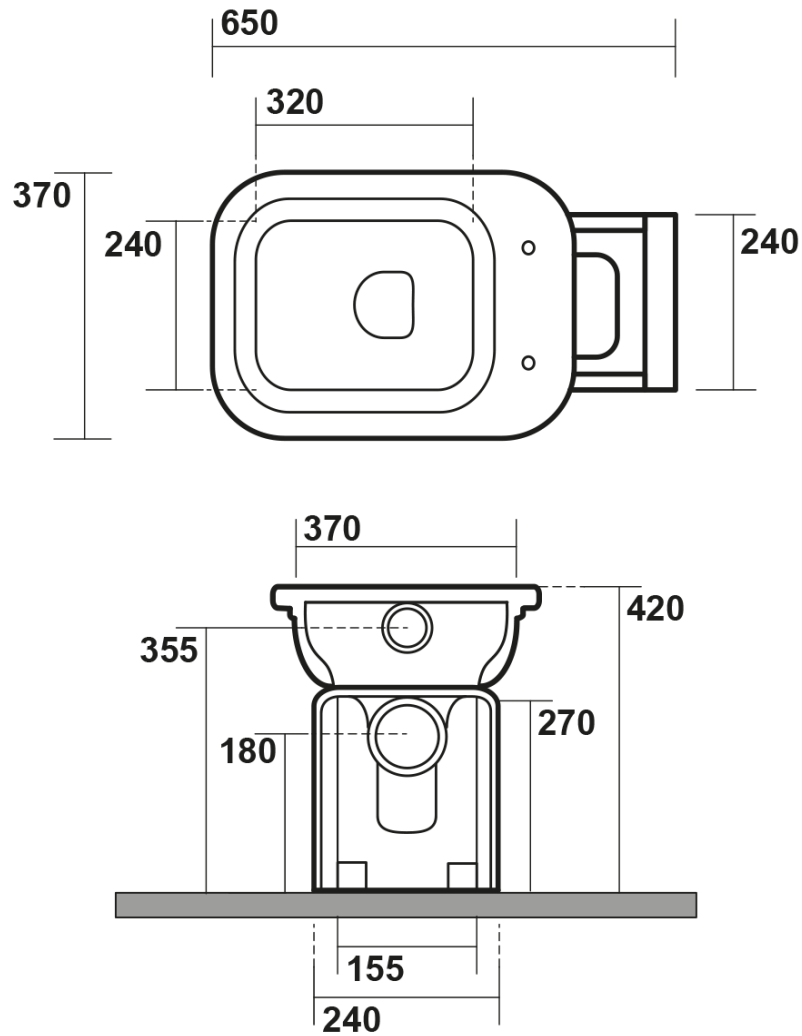

WALDORF Toilet Bowl with Water Tank, S-Trap/P-Trap, white-chrome

KERASAN

Order code: WCSET19-WALDORF

Basic information

Brand: Kerasan
Series: WALDORF

Size

Width: 370 mm
Height: 420 mm
Depth: 650 mm

Properties

Colour: White
Material: Ceramic
Flushing Technology: Standard
Flushing water volume: Flushing 6 l
Shape: Retro
Equipment: S-Trap, P-Trap
Package does not contain: Mounting Kit, Toilet Seat
Weight / Piece: 43.71 kg
Packaging: 4 Piece
Warranty: 2 years

We recommend buy

- 1 Piece WALDORF Soft Close Toilet Seat, white/chrome (Order code: 418801)
- 1 Piece MAK10 toilet pan fixing kit, screw 6,0x80, white (Order code: 40024)

WALDORF Toilet Bowl with Water Tank, S-Trap/P-Trap, white-chrome

KERASAN

Technical sheet

WALDORF Toilet Bowl with Water Tank, S-Trap/P-Trap, white-chrome

KERASAN