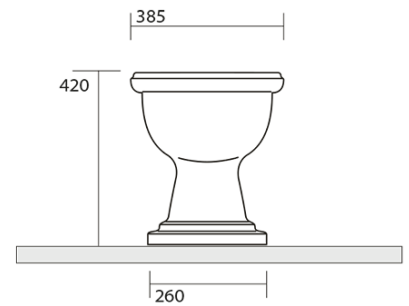

RETRO Toilet Bowl with Water Tank, S-Trap, white-bronze

KERASAN

Technical sheet