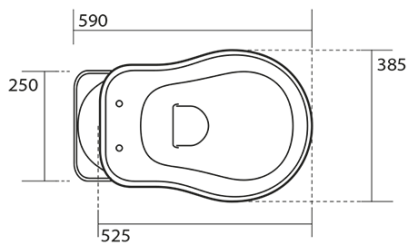

RETRO Toilet Bowl with Water Tank, S-Trap, white-bronze

KERASAN

Technical sheet