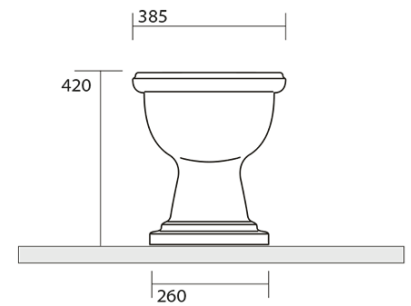

RETRO Toilet Bowl with Water Tank, S-Trap, white-bronze

KERASAN

Technical sheet