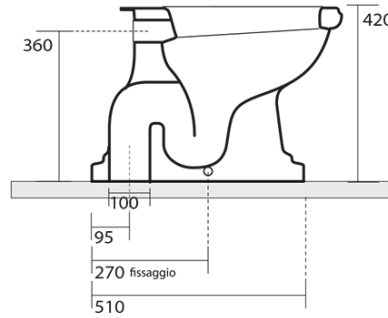

RETRO Toilet Bowl with Water Tank, S-Trap, white-bronze

KERASAN

Technical sheet