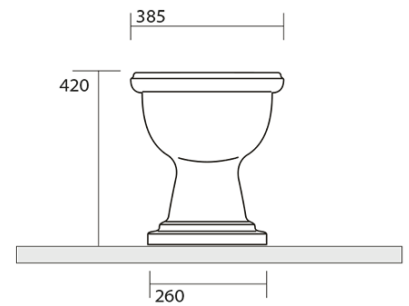

RETRO Toilet Bowl with Water Tank, S-Trap, white-bronze

KERASAN

Order code: WCSET17-RETRO-SO

Basic information

Brand: Kerasan
Series: RETRO KERASAN

Size

Width: 385 mm
Height: 420 mm
Depth: 590 mm

Properties

Colour: White
Material: Ceramic
Flushing Technology: Standard
Flushing water volume: Flushing 6 l
Shape: Retro
Equipment: S-Trap
Package does not contain: Mounting Kit, Toilet Seat
Weight / Piece: 33.5 kg
Packaging: 4 Piece
Warranty: 2 years

We recommend buy

- 1 Piece MAK10 toilet pan fixing kit, screw 6,0x80, white (Order code: 40024)
- 1 Piece RETRO Toilet seat Soft Close, polyester, white/bronze (Order code: 108601)

RETRO Toilet Bowl with Water Tank, S-Trap, white-bronze

KERASAN

Technical sheet

RETRO Toilet Bowl with Water Tank, S-Trap, white-bronze

KERASAN