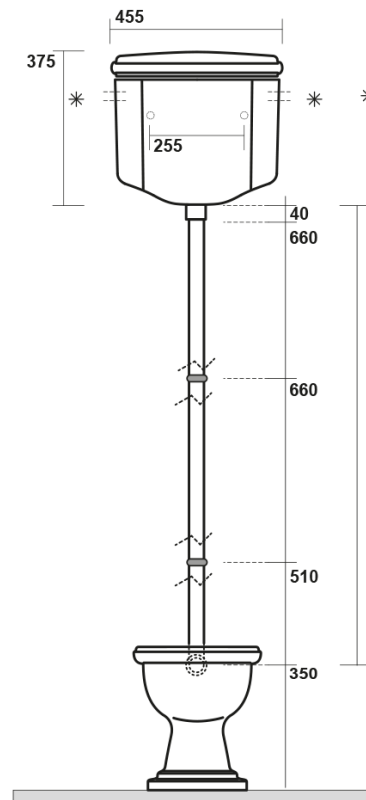

RETRO Toilet Bowl with Water Tank, S-Trap, white-bronze

Order code: WCSET17-RETRO-SO

Size

Width: 385 mm

Height: 420 mm

Depth: 590 mm

Properties

Colour: White

Material: Ceramic

Warranty: 2 years

**Technical sheet**

* entrata acqua
low inlet water

Estensione massima
con possibilità
di tagliarlo in base alle
vostre esigenze
Maximum
extensionpossibilities
to cut itaccording
to your needs