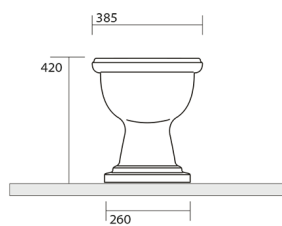

RETRO Toilet Bowl with Water Tank, S-Trap, white-bronze

Order code: WCSET17-RETRO-SO

Size

Width: 385 mm

Height: 420 mm

Depth: 590 mm

Properties

Colour: White

Material: Ceramic

Warranty: 2 years

**Technical sheet**

* entrata acqua
low inlet water

Estensione massima
con possibilità
di tagliarlo in base alle
vostre esigenze
Maximum
extensionpossibilities
to cut itaccording
to your needs