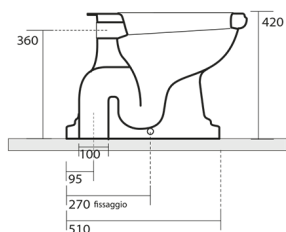

RETRO Toilet Bowl with Water Tank, S-Trap, white-bronze

Order code: WCSET17-RETRO-SO

Size

Width: 385 mm

Height: 420 mm

Depth: 590 mm

Properties

Colour: White

Material: Ceramic

Warranty: 2 years

**Technical sheet**

* entrata acqua
low inlet water

Estensione massima
con possibilità
di tagliarlo in base alle
vostre esigenze
Maximum
extensionpossibilities
to cut itaccording
to your needs