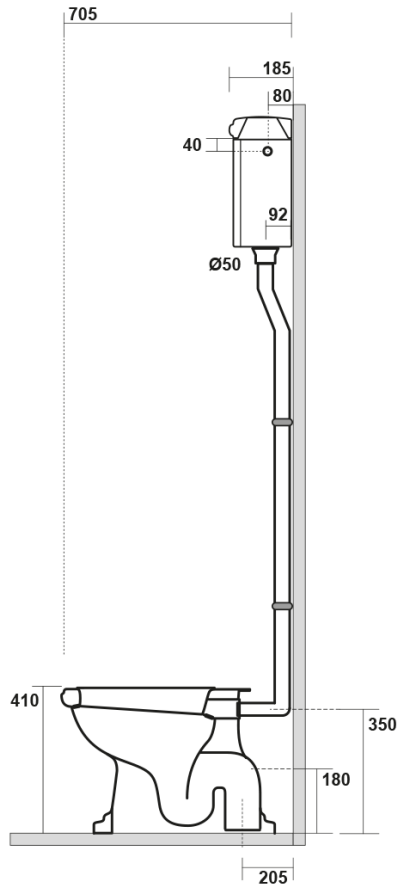

RETRO Toilet Bowl with Water Tank, S-Trap, white-bronze

Order code: WCSET17-RETRO-SO

Size

Width: 385 mm

Height: 420 mm

Depth: 590 mm

Properties

Colour: White

Material: Ceramic

Warranty: 2 years

**Technical sheet**

* entrata acqua
low inlet water

Estensione massima
con possibilità
di tagliarlo in base alle
vostre esigenze
Maximum
extensionpossibilities
to cut itaccording
to your needs