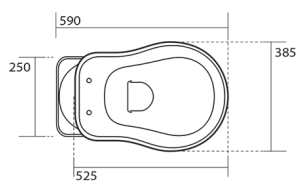

RETRO Toilet Bowl with Water Tank, S-Trap, white-bronze

Order code: WCSET17-RETRO-SO

Size

Width: 385 mm

Height: 420 mm

Depth: 590 mm

Properties

Colour: White

Material: Ceramic

Warranty: 2 years

**Technical sheet**

* entrata acqua
low inlet water

Estensione massima
con possibilità
di tagliarlo in base alle
vostre esigenze
Maximum
extensionpossibilities
to cut itaccording
to your needs