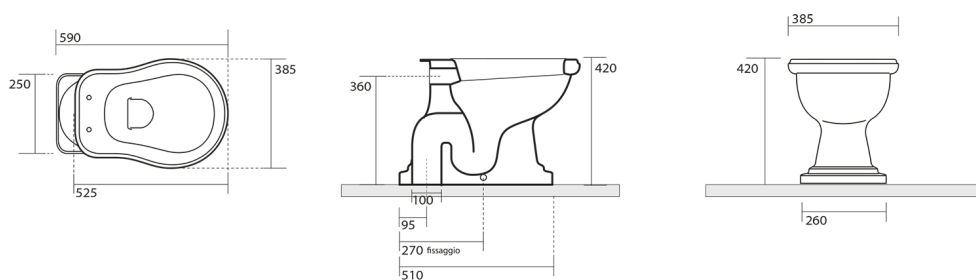

RETRO Toilet Bowl with Water Tank, S-Trap, white-bronze

KERASAN

Order code: WCSET17-RETRO-SO

Size

Width: 385 mm
Height: 420 mm
Depth: 590 mm

Properties

Colour: White
Material: Ceramic
Warranty: 2 years

Technical sheet

RETRO Toilet Bowl with Water Tank, S-Trap, white-bronze

KERASAN