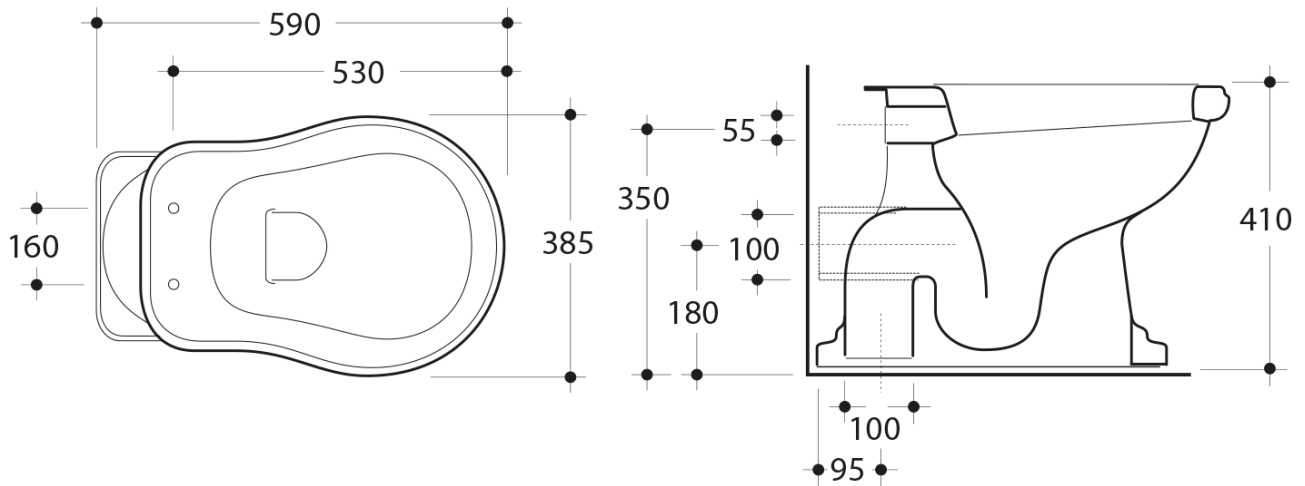

RETRO Toilet Bowl with Water Tank, P-Trap, white-bronze

KERASAN

Order code: WCSET16-RETRO-ZO

Basic information

Brand: Kerasan
Series: RETRO KERASAN

Size

Width: 385 mm
Height: 410 mm
Depth: 590 mm

Properties

Colour: White
Material: Ceramic
Flushing Technology: Standard
Flushing water volume: Flushing 6 l
Shape: Retro
Equipment: P-Trap
Package does not contain: Mounting Kit, Toilet Seat
Weight / Piece: 33.5 kg
Packaging: 4 Piece
Warranty: 2 years

Technical sheet

RETRO Toilet Bowl with Water Tank, P-Trap, white-bronze

KERASAN