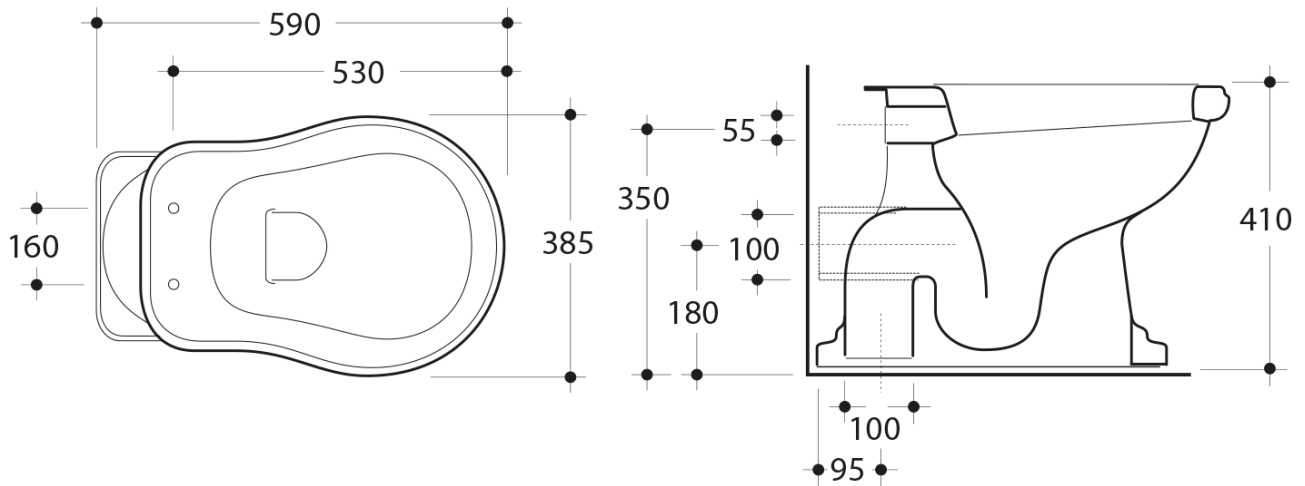

RETRO Toilet Bowl with Water Tank, P-Trap, white-bronze

KERASAN

Order code: WCSET16-RETRO-ZO

Basic information

Brand: Kerasan
Series: RETRO KERASAN

Size

Width: 385 mm
Height: 410 mm
Depth: 590 mm

Properties

Colour: White
Material: Ceramic
Flushing Technology: Standard
Flushing water volume: Flushing 6 l
Shape: Retro
Equipment: P-Trap
Package does not contain: Mounting Kit, Toilet Seat
Weight / Piece: 33.5 kg
Packaging: 4 Piece
Warranty: 2 years

We recommend buy

- 1 Piece MAK10 toilet pan fixing kit, screw 6,0x80, white (Order code: 40024)
- 1 Piece RETRO Toilet seat Soft Close, polyester, white/bronze (Order code: 108601)

Technical sheet

RETRO Toilet Bowl with Water Tank, P-Trap, white-bronze