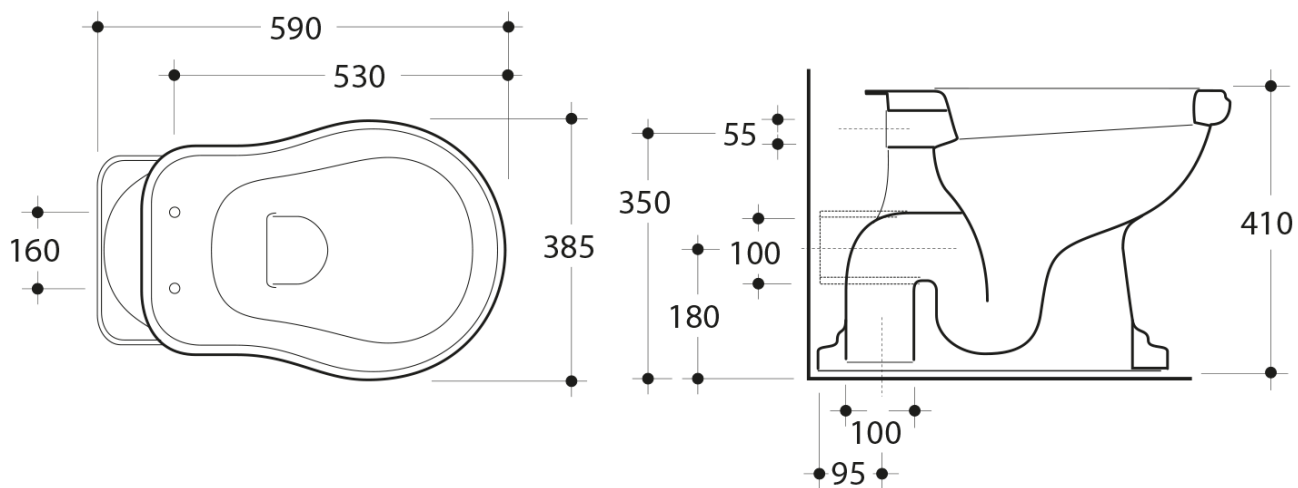

RETRO Toilet Bowl with Water Tank, P-Trap, white-bronze

KERASAN

Order code: WCSET16-RETRO-ZO

Basic information

Brand: Kerasan
Series: RETRO KERASAN

Size

Width: 385 mm
Height: 410 mm
Depth: 590 mm

Properties

Colour: White
Material: Ceramic
Flushing Technology: Standard
Flushing water volume: Flushing 6 l
Shape: Retro
Equipment: P-Trap
Package does not contain: Mounting Kit, Toilet Seat
Weight / Piece: 33.5 kg
Packaging: 4 Piece
Warranty: 2 years

We recommend buy

1 Piece RETRO Soft Close Toilet Seat, white/chrome (Order code: 108901)
1 Piece MAK10 toilet pan fixing kit, screw 6,0x80, white (Order code: 40024)

Technical sheet

RETRO Toilet Bowl with Water Tank, P-Trap, white-bronze