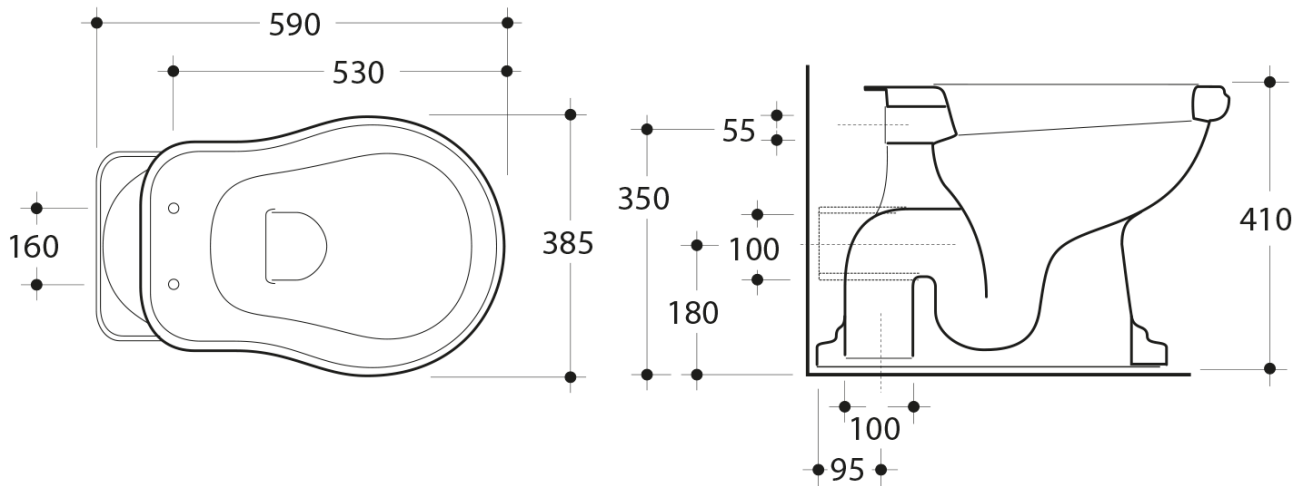

### Size

Width: 385 mm  
Height: 410 mm  
Depth: 590 mm

### Properties

Colour: White  
Material: Ceramic  
Flushing Technology: Standard  
Flushing water volume: Flushing 6 l  
Shape: Retro  
Equipment: P-Trap  
Package does not contain: Mounting Kit, Toilet Seat  
Weight / Piece: 33.5 kg  
Packaging: 4 Piece  
Warranty: 2 years

### We recommend buy

1 Piece RETRO Soft Close Toilet Seat, white/chrome (Order code: 108901)  
1 Piece MAK10 toilet pan fixing kit, screw 6,0x80, white (Order code: 40024)

Technical sheet

**RETRO Toilet Bowl with Water Tank, P-Trap, white-bronze**