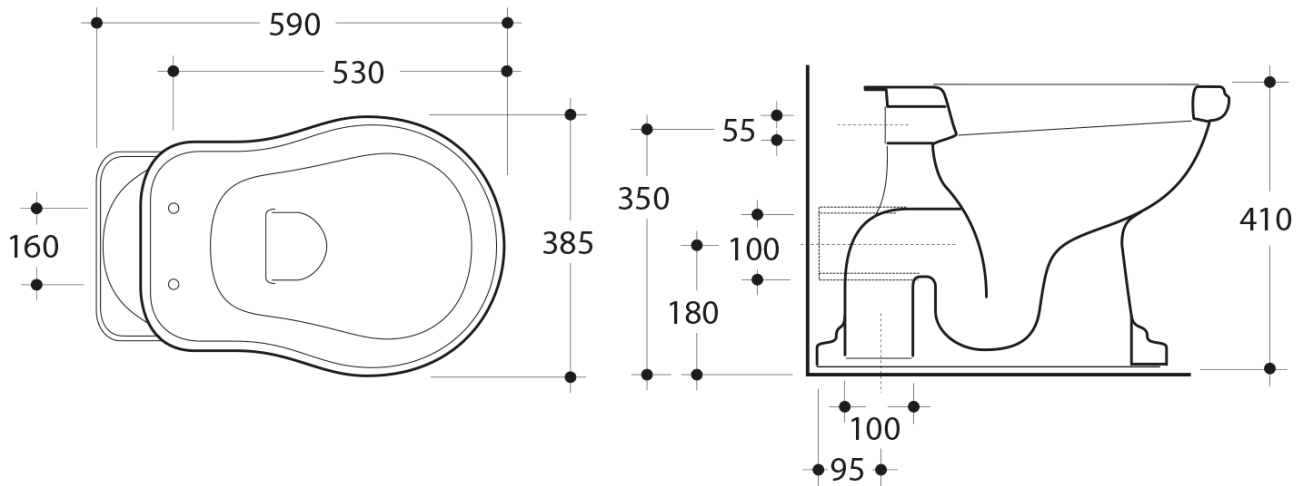

RETRO Toilet Bowl with Water Tank, P-Trap, white-bronze

KERASAN

Order code: WCSET16-RETRO-ZO

Basic information

Brand: Kerasan
Series: RETRO KERASAN

Size

Width: 385 mm
Height: 410 mm
Depth: 590 mm

Properties

Colour: White
Material: Ceramic
Flushing Technology: Standard
Flushing water volume: Flushing 6 l
Shape: Retro
Equipment: P-Trap
Package does not contain: Mounting Kit, Toilet Seat
Weight / Piece: 33.5 kg
Packaging: 4 Piece
Warranty: 2 years

We recommend buy

1 Piece RETRO Soft Close Toilet Seat, white/chrome (Order code: 108901)
1 Piece MAK10 toilet pan fixing kit, screw 6,0x80, white (Order code: 40024)

Technical sheet

RETRO Toilet Bowl with Water Tank, P-Trap, white-bronze