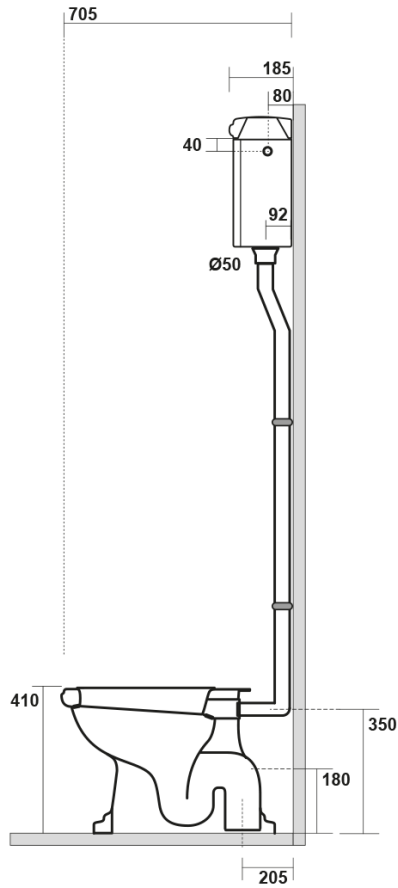

RETRO Toilet Bowl with Water Tank, P-Trap, white-bronze**Order code:** WCSET16-RETRO-ZO**Size**

Width: 385 mm

Height: 410 mm

Depth: 590 mm

Properties

Colour: White

Material: Ceramic

Warranty: 2 years

**Technical sheet**

* entrata acqua
low inlet water

Estensione massima
con possibilità
di tagliarlo in base alle
vostre esigenze
Maximum
extensionpossibilities
to cut itaccording
to your needs