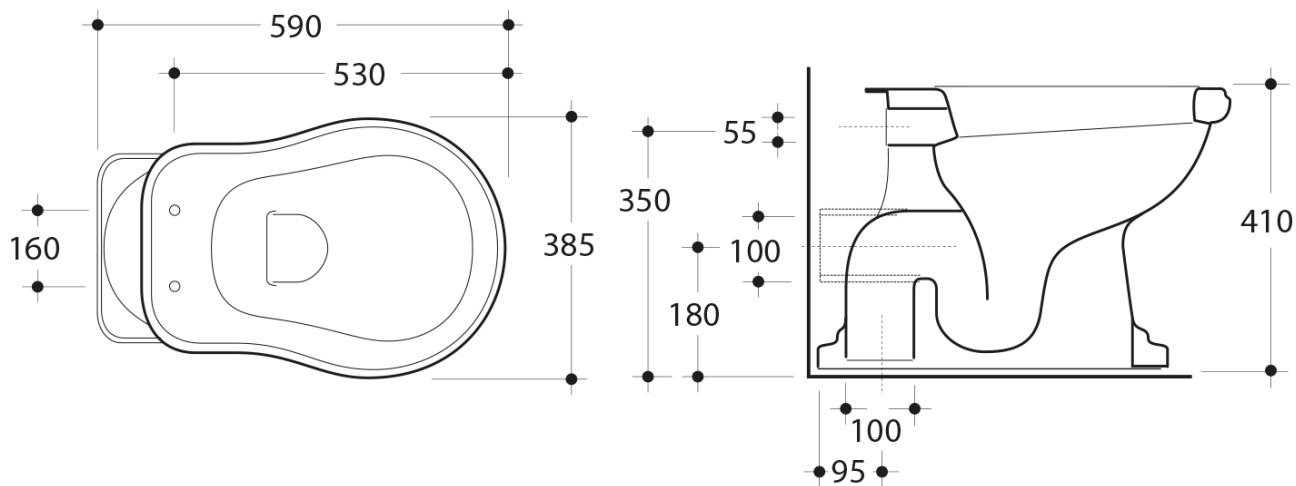

RETRO Toilet Bowl with Water Tank, P-Trap, white-bronze**Order code:** WCSET16-RETRO-ZO**Size**

Width: 385 mm

Height: 410 mm

Depth: 590 mm

Properties

Colour: White

Material: Ceramic

Warranty: 2 years

**Technical sheet**

* entrata acqua
low inlet water

Estensione massima
con possibilità
di tagliarlo in base alle
vostre esigenze
Maximum
extensionpossibilities
to cut itaccording
to your needs