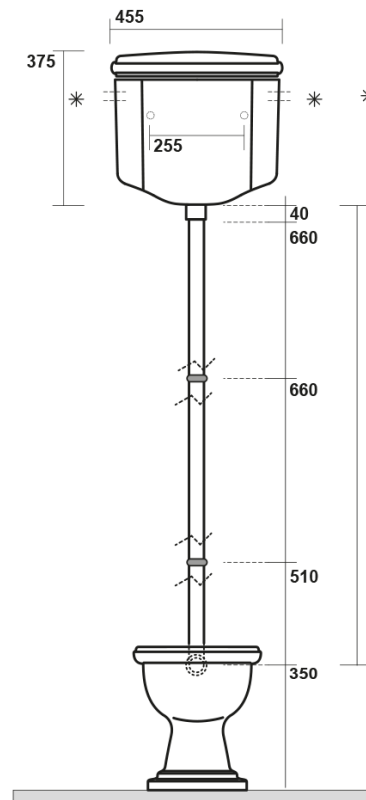

RETRO Toilet Bowl with Water Tank, P-Trap, white-bronze**Order code:** WCSET16-RETRO-ZO**Size**

Width: 385 mm

Height: 410 mm

Depth: 590 mm

Properties

Colour: White

Material: Ceramic

Warranty: 2 years

**Technical sheet**

* entrata acqua
low inlet water

Estensione massima
con possibilità
di tagliarlo in base alle
vostre esigenze
Maximum
extensionpossibilities
to cut itaccording
to your needs