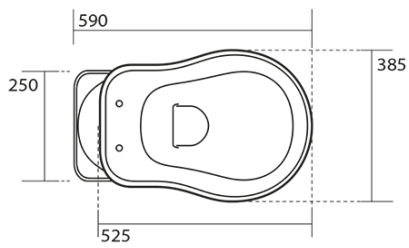

RETRO Toilet Bowl with Water Tank, S-Trap, white-chrome

KERASAN

Order code: WCSET15-RETRO-SO

Basic information

Brand: Kerasan
Series: RETRO KERASAN

Size

Width: 385 mm
Height: 420 mm
Depth: 590 mm

Properties

Colour: White
Material: Ceramic
Flushing Technology: Standard
Flushing water volume: Flushing 6 l
Shape: Retro
Equipment: S-Trap
Package does not contain: Mounting Kit, Toilet Seat
Weight / Piece: 33.5 kg
Packaging: 4 Piece
Warranty: 2 years

RETRO Toilet Bowl with Water Tank, S-Trap, white-chrome

KERASAN

Technical sheet

RETRO Toilet Bowl with Water Tank, S-Trap, white-chrome

KERASAN