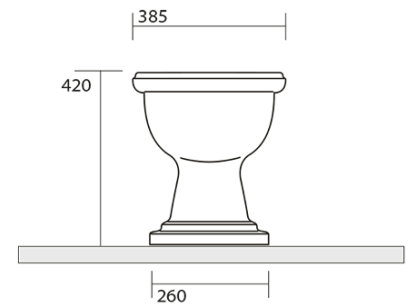

RETRO Toilet Bowl with Water Tank, S-Trap, white-chrome

KERASAN

Order code: WCSET15-RETRO-SO

Basic information

Brand: Kerasan
Series: RETRO KERASAN

Size

Width: 385 mm
Height: 420 mm
Depth: 590 mm

Properties

Colour: White
Material: Ceramic
Flushing Technology: Standard
Flushing water volume: Flushing 6 l
Shape: Retro
Equipment: S-Trap
Package does not contain: Mounting Kit, Toilet Seat
Weight / Piece: 33.5 kg
Packaging: 4 Piece
Warranty: 2 years

RETRO Toilet Bowl with Water Tank, S-Trap, white-chrome

KERASAN

Technical sheet

RETRO Toilet Bowl with Water Tank, S-Trap, white-chrome

KERASAN