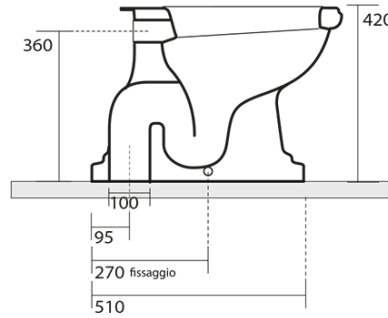

RETRO Toilet Bowl with Water Tank, S-Trap, white-chrome

KERASAN

Order code: WCSET15-RETRO-SO

Basic information

Brand: Kerasan
Series: RETRO KERASAN

Size

Width: 385 mm
Height: 420 mm
Depth: 590 mm

Properties

Colour: White
Material: Ceramic
Flushing Technology: Standard
Flushing water volume: Flushing 6 l
Shape: Retro
Equipment: S-Trap
Package does not contain: Mounting Kit, Toilet Seat
Weight / Piece: 33.5 kg
Packaging: 4 Piece
Warranty: 2 years

RETRO Toilet Bowl with Water Tank, S-Trap, white-chrome

KERASAN

Technical sheet

RETRO Toilet Bowl with Water Tank, S-Trap, white-chrome

KERASAN