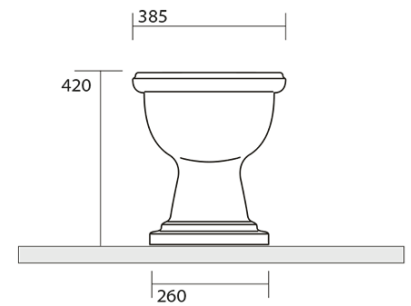

RETRO Toilet Bowl with Water Tank, S-Trap, white-chrome

KERASAN

Order code: WCSET15-RETRO-SO

Basic information

Brand: Kerasan
Series: RETRO KERASAN

Size

Width: 385 mm
Height: 420 mm
Depth: 590 mm

Properties

Colour: White
Material: Ceramic
Flushing Technology: Standard
Flushing water volume: Flushing 6 l
Shape: Retro
Equipment: S-Trap
Package does not contain: Mounting Kit, Toilet Seat
Weight / Piece: 33.5 kg
Packaging: 4 Piece
Warranty: 2 years

We recommend buy

1 Piece RETRO Soft Close Toilet Seat, white/chrome (Order code: 108901)
1 Piece MAK10 toilet pan fixing kit, screw 6,0x80, white (Order code: 40024)

RETRO Toilet Bowl with Water Tank, S-Trap, white-chrome

KERASAN

Technical sheet

RETRO Toilet Bowl with Water Tank, S-Trap, white-chrome

KERASAN