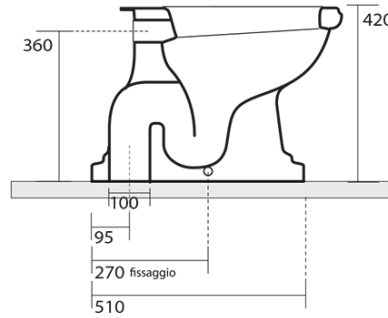

RETRO Toilet Bowl with Water Tank, S-Trap, white-chrome

KERASAN

Order code: WCSET15-RETRO-SO

Basic information

Brand: Kerasan
Series: RETRO KERASAN

Size

Width: 385 mm
Height: 420 mm
Depth: 590 mm

Properties

Colour: White
Material: Ceramic
Flushing Technology: Standard
Flushing water volume: Flushing 6 l
Shape: Retro
Equipment: S-Trap
Package does not contain: Mounting Kit, Toilet Seat
Weight / Piece: 33.5 kg
Packaging: 4 Piece
Warranty: 2 years

We recommend buy

1 Piece RETRO Soft Close Toilet Seat, white/chrome (Order code: 108901)
1 Piece MAK10 toilet pan fixing kit, screw 6,0x80, white (Order code: 40024)

RETRO Toilet Bowl with Water Tank, S-Trap, white-chrome

KERASAN

Technical sheet

RETRO Toilet Bowl with Water Tank, S-Trap, white-chrome

KERASAN