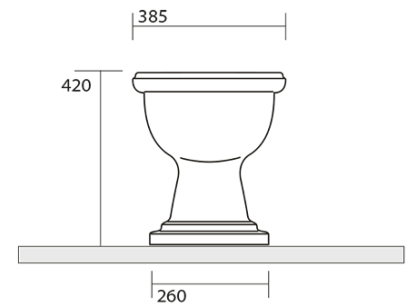

RETRO Toilet Bowl with Water Tank, S-Trap, white-chrome

KERASAN

Technical sheet