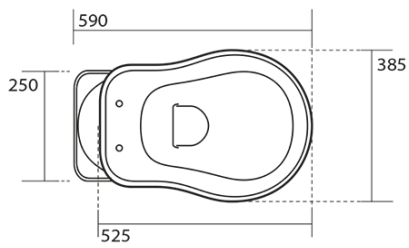

RETRO Toilet Bowl with Water Tank, S-Trap, white-chrome

KERASAN

Technical sheet