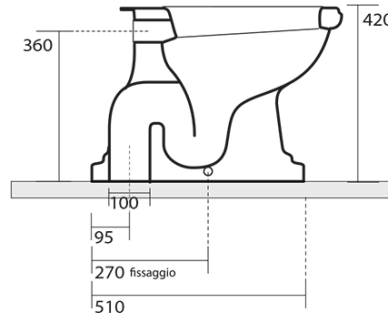

RETRO Toilet Bowl with Water Tank, S-Trap, white-chrome

KERASAN

Technical sheet