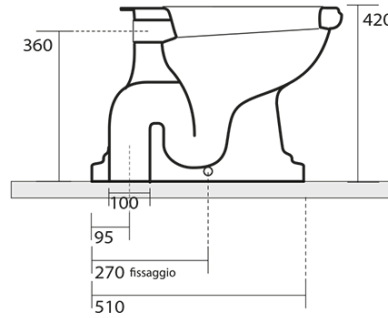

RETRO Toilet Bowl with Water Tank, S-Trap, white-chrome

KERASAN

Order code: WCSET15-RETRO-SO

Basic information

Brand: Kerasan
Series: RETRO KERASAN

Size

Width: 385 mm
Height: 420 mm
Depth: 590 mm

Properties

Colour: White
Material: Ceramic
Flushing Technology: Standard
Flushing water volume: Flushing 6 l
Shape: Retro
Equipment: S-Trap
Package does not contain: Mounting Kit, Toilet Seat
Weight / Piece: 33.5 kg
Packaging: 4 Piece
Warranty: 2 years

We recommend buy

- 1 Piece RETRO Soft Close Toilet Seat, white/chrome (Order code: 108901)
- 1 Piece MAK10 toilet pan fixing kit, screw 6,0x80, white (Order code: 40024)

RETRO Toilet Bowl with Water Tank, S-Trap, white-chrome

KERASAN

Technical sheet

RETRO Toilet Bowl with Water Tank, S-Trap, white-chrome

KERASAN