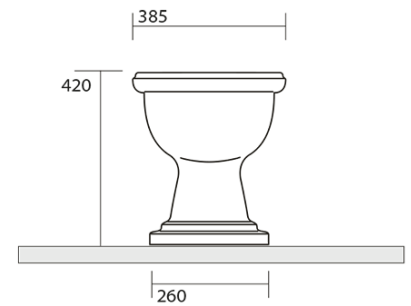

RETRO Toilet Bowl with Water Tank, S-Trap, white-chrome

KERASAN

Order code: WCSET15-RETRO-SO

Basic information

Brand: Kerasan
Series: RETRO KERASAN

Size

Width: 385 mm
Height: 420 mm
Depth: 590 mm

Properties

Colour: White
Material: Ceramic
Flushing Technology: Standard
Flushing water volume: Flushing 6 l
Shape: Retro
Equipment: S-Trap
Package does not contain: Mounting Kit, Toilet Seat
Weight / Piece: 33.5 kg
Packaging: 4 Piece
Warranty: 2 years

We recommend buy

- 1 Piece RETRO Soft Close Toilet Seat, white/chrome (Order code: 108901)
- 1 Piece MAK10 toilet pan fixing kit, screw 6,0x80, white (Order code: 40024)

RETRO Toilet Bowl with Water Tank, S-Trap, white-chrome

KERASAN

Technical sheet

RETRO Toilet Bowl with Water Tank, S-Trap, white-chrome

KERASAN