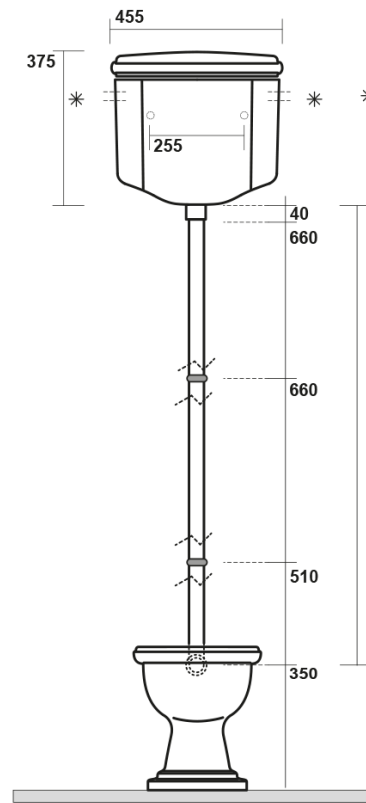

**RETRO Toilet Bowl with Water Tank, S-Trap, white-chrome****Order code:** WCSET15-RETRO-SO**Size**

Width: 385 mm

Height: 420 mm

Depth: 590 mm

**Properties**

Colour: White

Material: Ceramic

Warranty: 2 years

**Technical sheet**

\* entrata acqua  
low inlet water

Estensione massima  
con possibilità  
di tagliarlo in base alle  
vostre esigenze  
Maximum  
extensionpossibilities  
to cut itaccording  
to your needs