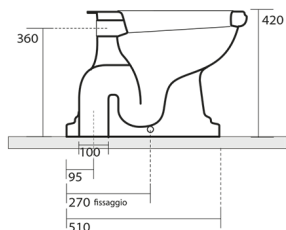

**RETRO Toilet Bowl with Water Tank, S-Trap, white-chrome****Order code:** WCSET15-RETRO-SO**Size**

Width: 385 mm

Height: 420 mm

Depth: 590 mm

**Properties**

Colour: White

Material: Ceramic

Warranty: 2 years

**Technical sheet**

\* entrata acqua  
low inlet water

Estensione massima  
con possibilità  
di tagliarlo in base alle  
vostre esigenze  
Maximum  
extensionpossibilities  
to cut itaccording  
to your needs