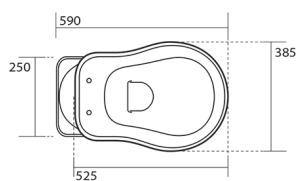

**RETRO Toilet Bowl with Water Tank, S-Trap, white-chrome****Order code:** WCSET15-RETRO-SO**Size**

Width: 385 mm

Height: 420 mm

Depth: 590 mm

**Properties**

Colour: White

Material: Ceramic

Warranty: 2 years

**Technical sheet**

\* entrata acqua  
low inlet water

Estensione massima  
con possibilità  
di tagliarlo in base alle  
vostre esigenze  
Maximum  
extensionpossibilities  
to cut itaccording  
to your needs