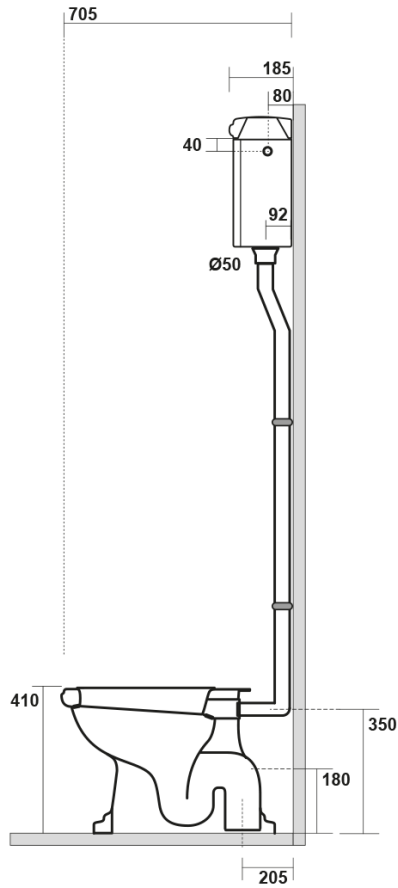

**RETRO Toilet Bowl with Water Tank, S-Trap, white-chrome****Order code:** WCSET15-RETRO-SO**Size**

Width: 385 mm

Height: 420 mm

Depth: 590 mm

**Properties**

Colour: White

Material: Ceramic

Warranty: 2 years

**Technical sheet**

\* entrata acqua  
low inlet water

Estensione massima  
con possibilità  
di tagliarlo in base alle  
vostre esigenze  
Maximum  
extensionpossibilities  
to cut itaccording  
to your needs