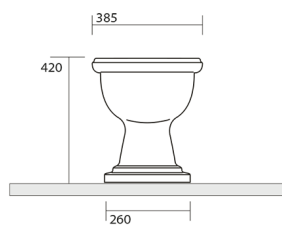

**RETRO Toilet Bowl with Water Tank, S-Trap, white-chrome****Order code:** WCSET15-RETRO-SO**Size**

Width: 385 mm

Height: 420 mm

Depth: 590 mm

**Properties**

Colour: White

Material: Ceramic

Warranty: 2 years

**Technical sheet**

\* entrata acqua  
low inlet water

Estensione massima  
con possibilità  
di tagliarlo in base alle  
vostre esigenze  
Maximum  
extensionpossibilities  
to cut itaccording  
to your needs