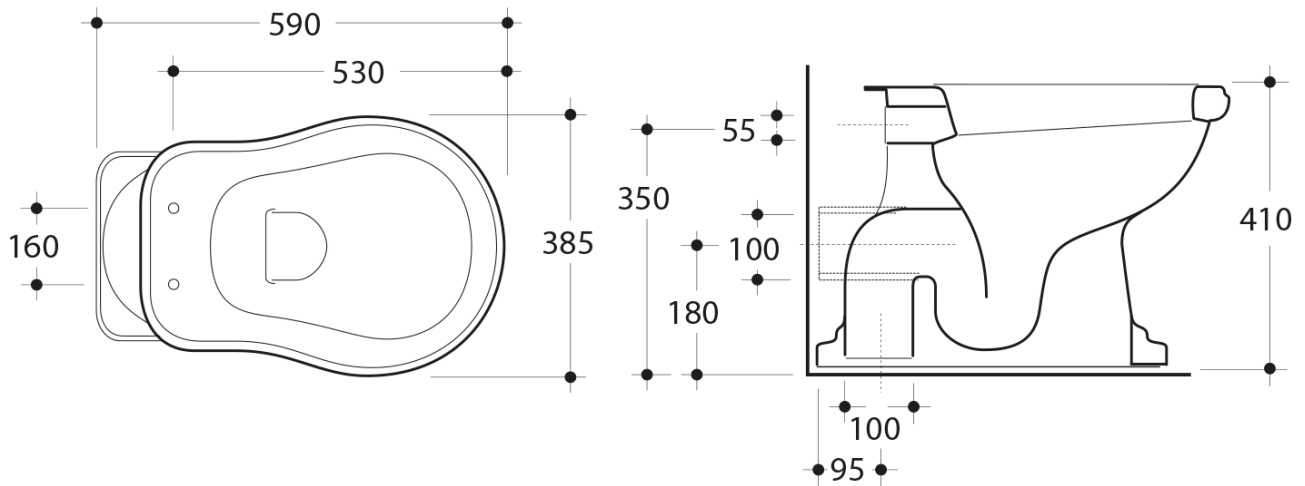

Technical sheet