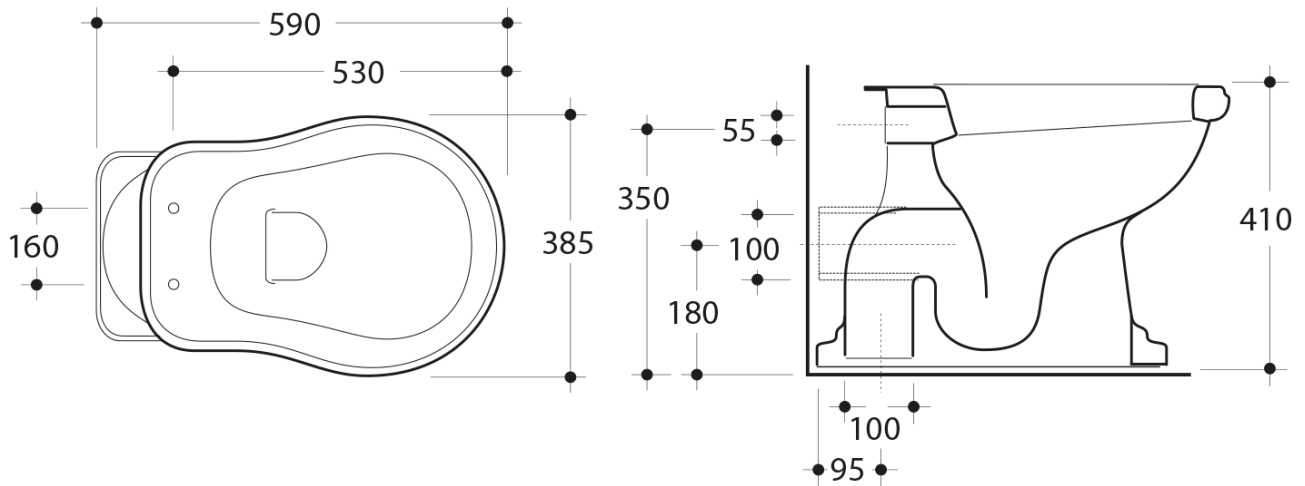

### Size

Width: 385 mm  
Height: 410 mm  
Depth: 590 mm

### Properties

Colour: White  
Material: Ceramic  
Flushing Technology: Standard  
Flushing water volume: Flushing 6 l  
Shape: Retro  
Equipment: P-Trap  
Package does not contain: Mounting Kit, Toilet Seat  
Weight / Piece: 33.5 kg  
Packaging: 4 Piece  
Warranty: 2 years

### We recommend buy

1 Piece RETRO Soft Close Toilet Seat, white/chrome (Order code: 108901)  
1 Piece MAK10 toilet pan fixing kit, screw 6,0x80, white (Order code: 40024)

Technical sheet