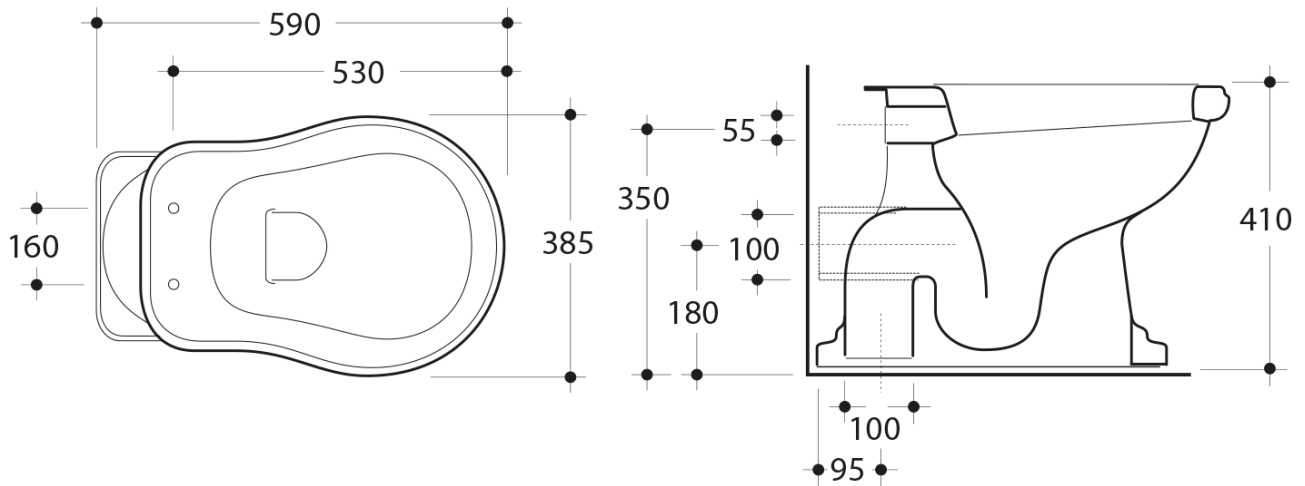

RETRO Toilet Bowl with Water Tank, P-Trap, white-chrome

KERASAN

Order code: WCSET14-RETRO-ZO

Basic information

Brand: Kerasan
Series: RETRO KERASAN

Size

Width: 385 mm
Height: 410 mm
Depth: 590 mm

Properties

Colour: White
Material: Ceramic
Flushing Technology: Standard
Flushing water volume: Flushing 6 l
Shape: Retro
Equipment: P-Trap
Package does not contain: Mounting Kit, Toilet Seat
Weight / Piece: 33.5 kg
Packaging: 4 Piece
Warranty: 2 years

We recommend buy

1 Piece RETRO Soft Close Toilet Seat, white/chrome (Order code: 108901)
1 Piece MAK10 toilet pan fixing kit, screw 6,0x80, white (Order code: 40024)

Technical sheet

RETRO Toilet Bowl with Water Tank, P-Trap, white-chrome