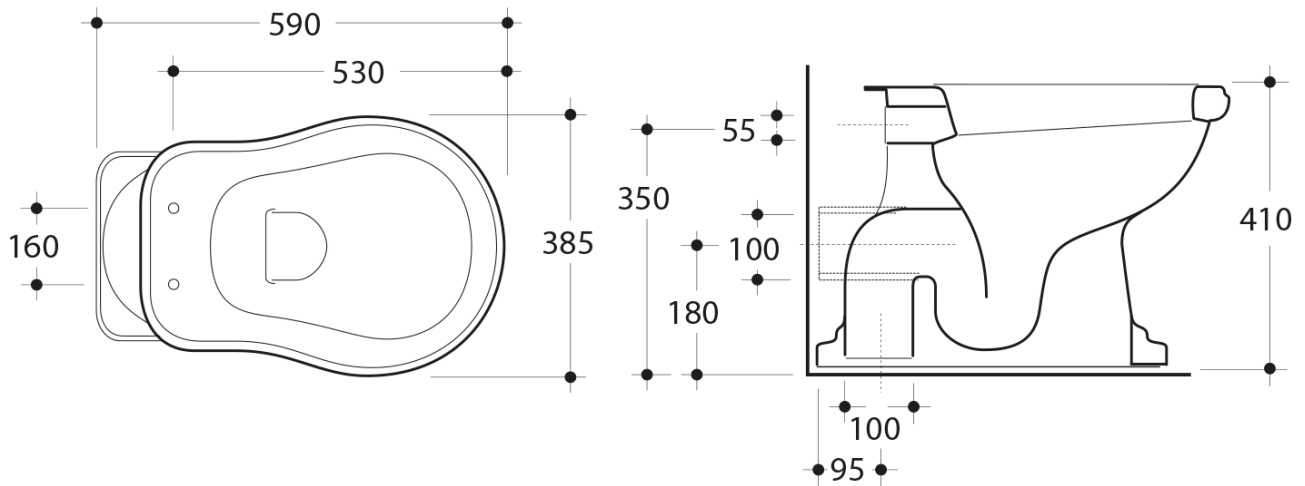

### Size

Width: 385 mm  
Height: 410 mm  
Depth: 590 mm

### Properties

Colour: White  
Material: Ceramic  
Flushing Technology: Standard  
Flushing water volume: Flushing 6 l  
Shape: Retro  
Equipment: P-Trap  
Package does not contain: Mounting Kit, Toilet Seat  
Weight / Piece: 33.5 kg  
Packaging: 4 Piece  
Warranty: 2 years

### We recommend buy

1 Piece RETRO Soft Close Toilet Seat, white/chrome (Order code: 108901)  
1 Piece MAK10 toilet pan fixing kit, screw 6,0x80, white (Order code: 40024)

Technical sheet

**RETRO Toilet Bowl with Water Tank, P-Trap, white-chrome**