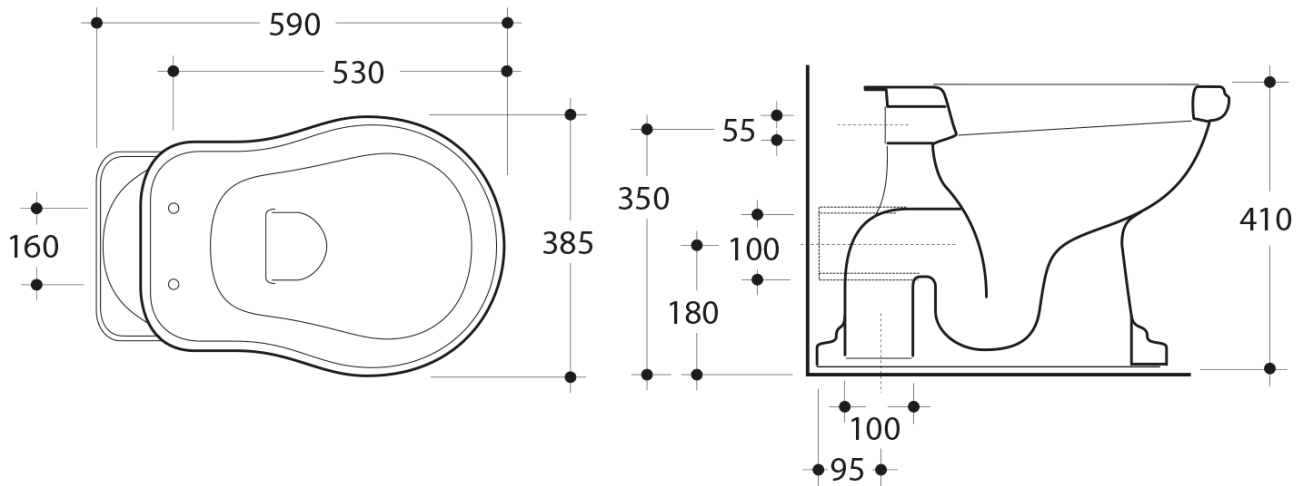

RETRO Toilet Bowl with Water Tank, P-Trap, white-chrome

KERASAN

Order code: WCSET14-RETRO-ZO

Basic information

Brand: Kerasan
Series: RETRO KERASAN

Size

Width: 385 mm
Height: 410 mm
Depth: 590 mm

Properties

Colour: White
Material: Ceramic
Flushing Technology: Standard
Flushing water volume: Flushing 6 l
Shape: Retro
Equipment: P-Trap
Package does not contain: Mounting Kit, Toilet Seat
Weight / Piece: 33.5 kg
Packaging: 4 Piece
Warranty: 2 years

We recommend buy

- 1 Piece RETRO Soft Close Toilet Seat, white/chrome (Order code: 108901)
- 1 Piece MAK10 toilet pan fixing kit, screw 6,0x80, white (Order code: 40024)

Technical sheet

RETRO Toilet Bowl with Water Tank, P-Trap, white-chrome