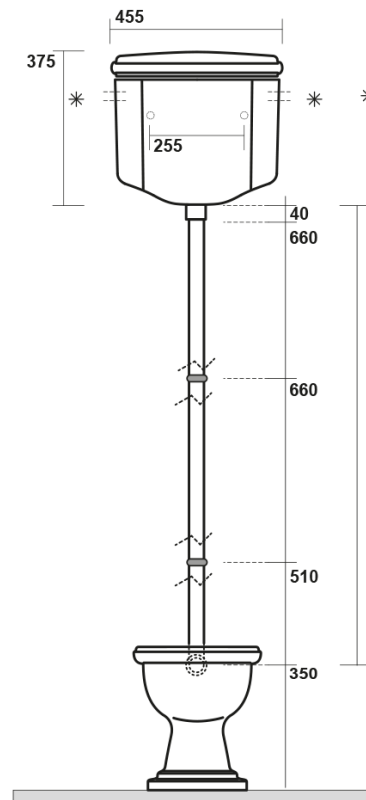

## RETRO Toilet Bowl with Water Tank, P-Trap, white-chrome

**Order code:** WCSET14-RETRO-ZO

### Size

Width: 385 mm  
Height: 410 mm  
Depth: 590 mm

### Properties

Colour: White  
Material: Ceramic  
Warranty: 2 years

## Technical sheet

\* entrata acqua  
low inlet water

Estensione massima  
con possibilità  
di tagliarlo in base alle  
vostre esigenze  
Maximum  
extensionpossibilities  
to cut itaccording  
to your needs