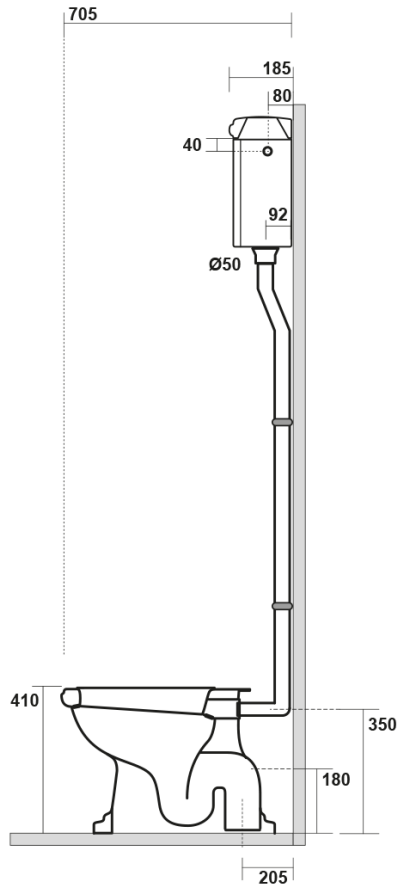

## RETRO Toilet Bowl with Water Tank, P-Trap, white-chrome

**Order code:** WCSET14-RETRO-ZO

### Size

Width: 385 mm  
Height: 410 mm  
Depth: 590 mm

### Properties

Colour: White  
Material: Ceramic  
Warranty: 2 years

## Technical sheet

\* entrata acqua  
low inlet water

Estensione massima  
con possibilità  
di tagliarlo in base alle  
vostre esigenze  
Maximum  
extensionpossibilities  
to cut itaccording  
to your needs