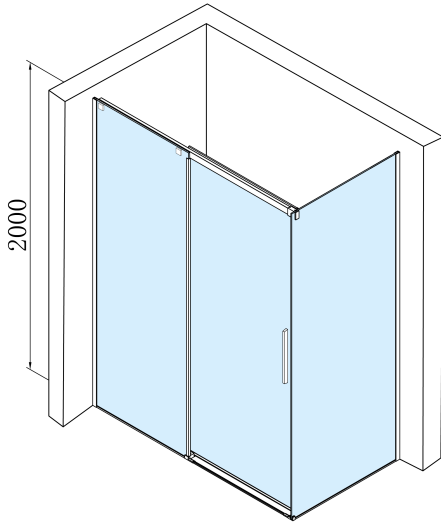

Technical sheet