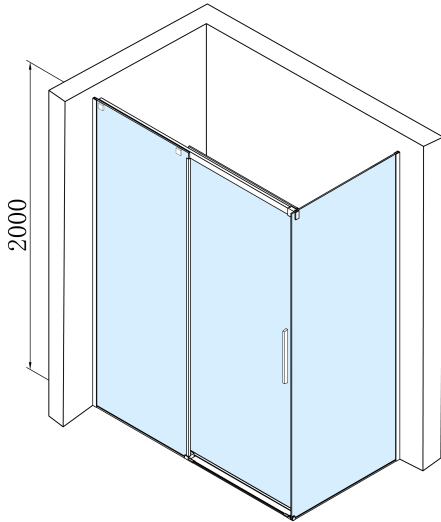

Technical sheet

MODEL	A	B	C
AL3912B	1082-1122	498	425
AL3012B	1182-1222	548	475
AL4012B	1282-1322	598	525
AL4112B	1382-1422	648	575
AL4212B	1482-1522	698	625
AL4312B	1582-1622	748	675

MODEL	D
AL5912B	780-800
AL6012B	880-900
AL6112B	980-1000