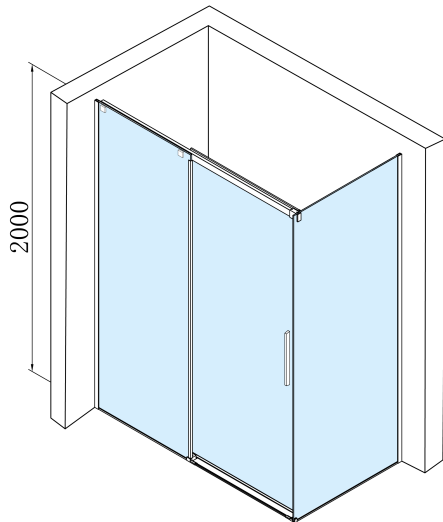

Technical sheet

MODEL	A	B	C
AL3912B	1082-1122	498	425
AL3012B	1182-1222	548	475
AL4012B	1282-1322	598	525
AL4112B	1382-1422	648	575
AL4212B	1482-1522	698	625
AL4312B	1582-1622	748	675

MODEL	D
AL5912B	780-800
AL6012B	880-900
AL6112B	980-1000