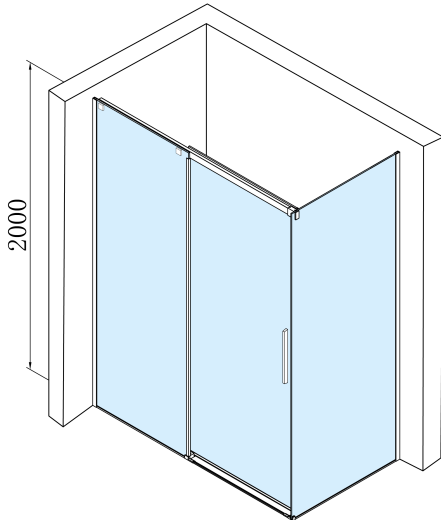

Technical sheet