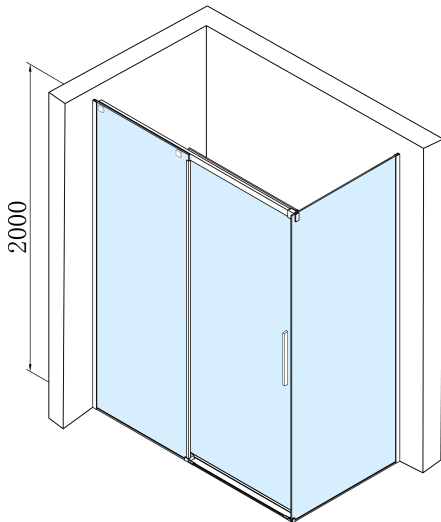

Technical sheet

MODEL	A	B	C
AL3912B	1082-1122	498	425
AL3012B	1182-1222	548	475
AL4012B	1282-1322	598	525
AL4112B	1382-1422	648	575
AL4212B	1482-1522	698	625
AL4312B	1582-1622	748	675

MODEL	D
AL5912B	780-800
AL6012B	880-900
AL6112B	980-1000