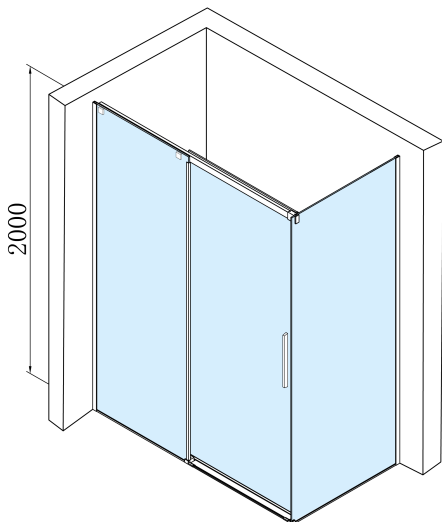

Technical sheet

MODEL	A	B	C
AL3912B	1082-1122	498	425
AL3012B	1182-1222	548	475
AL4012B	1282-1322	598	525
AL4112B	1382-1422	648	575
AL4212B	1482-1522	698	625
AL4312B	1582-1622	748	675

MODEL	D
AL5912B	780-800
AL6012B	880-900
AL6112B	980-1000