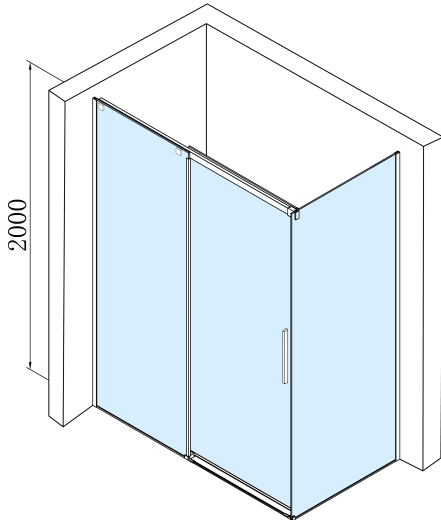

Technical sheet

MODEL	A	B	C
AL3912B	1082-1122	498	425
AL3012B	1182-1222	548	475
AL4012B	1282-1322	598	525
AL4112B	1382-1422	648	575
AL4212B	1482-1522	698	625
AL4312B	1582-1622	748	675

MODEL	D
AL5912B	780-800
AL6012B	880-900
AL6112B	980-1000