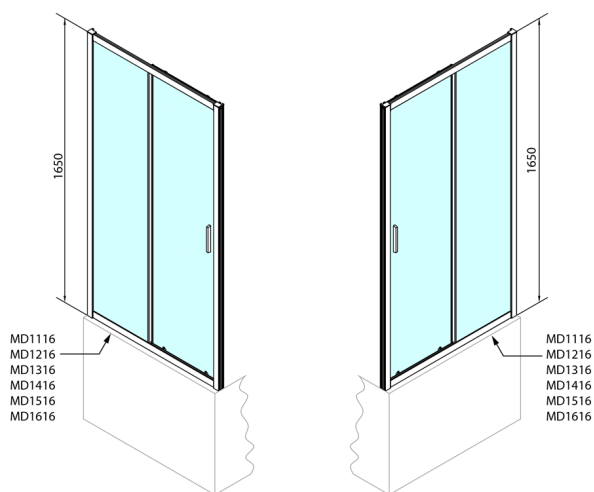

DEEP Shower Door 1600x1650mm, clear glass

Order code: MD1616

Size

Width: 1600 mm

Height: 1650 mm

Properties

Warranty: 2 years

Technical sheet

MODEL	A	B	C
MD1116	1075-1115	~480	~430
MD1216	1175-1215	~530	~480
MD1316	1275-1315	~580	~530
MD1416	1375-1415	~630	~580
MD1516	1475-1515	~680	~630
MD1616	1575-1615	~730	~680