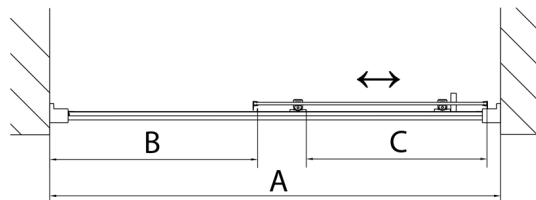

DEEP Shower Door 1600x1650mm, clear glass

Order code: MD1616

Size

Width: 1600 mm

Height: 1650 mm

Properties

Warranty: 2 years

Technical sheet

MODEL	A	B	C
MD1116	1075-1115	~480	~430
MD1216	1175-1215	~530	~480
MD1316	1275-1315	~580	~530
MD1416	1375-1415	~630	~580
MD1516	1475-1515	~680	~630
MD1616	1575-1615	~730	~680