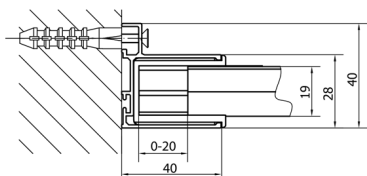

DEEP Shower Door 1600x1650mm, clear glass

Order code: MD1616

Size

Width: 1600 mm

Height: 1650 mm

Properties

Warranty: 2 years

Technical sheet

MODEL	A	B	C
MD1116	1075-1115	~480	~430
MD1216	1175-1215	~530	~480
MD1316	1275-1315	~580	~530
MD1416	1375-1415	~630	~580
MD1516	1475-1515	~680	~630
MD1616	1575-1615	~730	~680