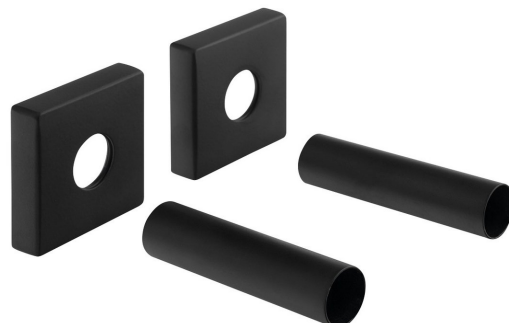

Pipe Cover Set square, black matt

Order code: CP815B

Basic information

Brand: Sapho

Size

Width: 50 mm

Height: 50 mm

Depth: 12 mm

Properties

Colour: Black matt

Weight / set: 0.21 kg

Packaging: 1 Piece

Warranty: 2 years

Technical sheet