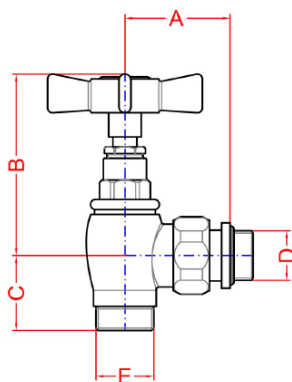

STAR Traditional Towel Radiator Angled Valve Set, chrome

Order code: CP5020S

Basic information

Brand: Sapho

Properties

Colour: Chrome
Heating type: Central heating
Equipment: Side connection
Weight / pair: 1.01 kg
Packaging: 1 Piece
Warranty: 2 years

STAR Traditional Towel Radiator Angled Valve Set, chrome

Technical sheet

A	B	C	D	E
43	75	31	1/2"	24x19