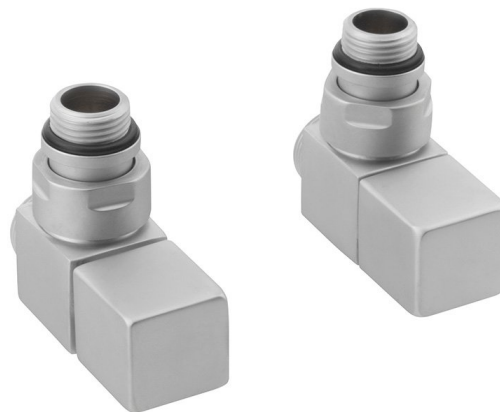

Order code: CP4520S

Basic information

Brand: Sapho

Properties

Colour: Silver
Heating type: Central heating
Equipment: Side connection
Weight / Piece: 0.97 kg
Packaging: 1 Piece
Warranty: 2 years

Technical sheet