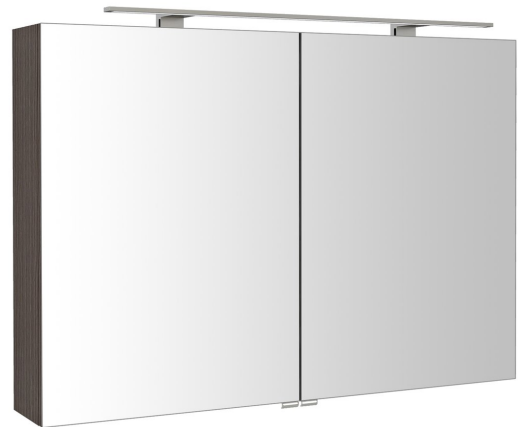

# RIWA mirror cabinet incl. LED light, 101x70x17cm, Pine Rustic

**Order code:** RIW100-0016

## Basic information

**Brand:** Sapho  
**Series:** RIWA MIRROR CABINETS

## Size

**Width:** 1010 mm  
**Height:** 700 mm  
**Depth:** 170 mm

## Properties

**Colour:** Brown  
**Decor:** pine rustic  
**Colour options:** According to Swatch  
**Material:** MDF/laminate  
**Type of Light:** LED  
**Light Control:** Not included  
**Electrical protection:** IP44  
**Power input:** 10 W  
**LED colour:** Cold white (5 700 - 6 500 K)  
**Luminosity:** 791 lm  
**Equipment:** Illuminated, Slowing hinges  
**Weight / Piece:** 31.5 kg  
**Packaging:** 1 Piece  
**Warranty:** 2 years