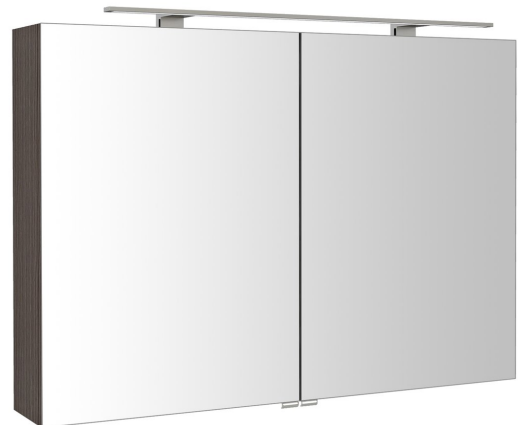

# RIWA mirror cabinet incl. LED light, 101x70x17cm, Pine Rustic

**Order code:** RIW100-0016

## Basic information

**Brand:** Sapho  
**Series:** RIWA MIRROR CABINETS

## Size

**Width:** 1010 mm  
**Height:** 700 mm  
**Depth:** 170 mm

## Properties

**Colour:** Brown  
**Decor:** pine rustic  
**Colour options:** According to Swatch  
**Material:** MDF/laminate  
**Type of Light:** LED  
**Light Control:** Not included  
**Electrical protection:** IP44  
**Power input:** 10 W  
**LED colour:** Cold white (5 700 - 6 500 K)  
**Luminosity:** 791 lm  
**Equipment:** Illuminated, Slowing hinges  
**Weight / Piece:** 31.5 kg  
**Packaging:** 1 Piece  
**Warranty:** 2 years