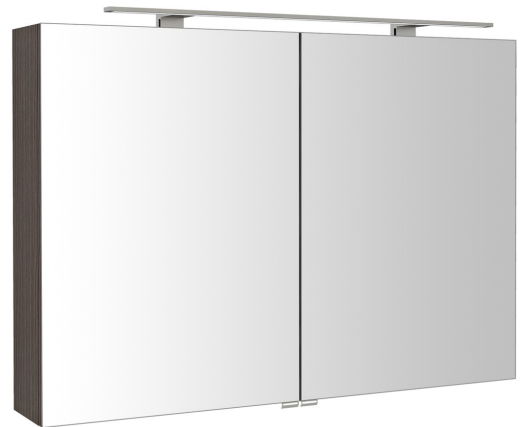

RIWA mirror cabinet incl. LED light, 101x70x17cm, Pine Rustic

Order code: RIW100-0016

Basic information

Brand: Sapho
Series: RIWA MIRROR CABINETS

Size

Width: 1010 mm
Height: 700 mm
Depth: 170 mm

Properties

Colour: Brown
Decor: pine rustic
Colour options: According to Swatch
Material: MDF/laminate
Type of Light: LED
Light Control: Not included
Electrical protection: IP44
Power input: 10 W
LED colour: Cold white (5 700 - 6 500 K)
Luminosity: 791 lm
Equipment: Illuminated, Slowing hinges
Weight / Piece: 31.5 kg
Packaging: 1 Piece
Warranty: 2 years

Spare parts

Hinge, full overlay, soft close, cover Sapho (Order code: DZ110D)

Technical sheet