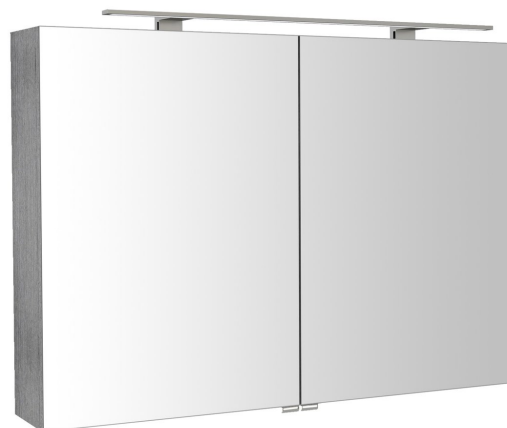

RIWA mirror cabinet incl. LED light, 101x70x17cm, silver oak

Order code: RIW100-0011

Basic information

Brand: Sapho
Series: RIWA MIRROR CABINETS

Size

Width: 1010 mm
Height: 700 mm
Depth: 170 mm

Properties

Colour: Grey
Decor: Oak silver
Colour options: According to Swatch
Material: MDF/laminate
Type of Light: LED
Light Control: Not included
Electrical protection: IP44
Power input: 10 W
LED colour: Cold white (5 700 - 6 500 K)
Luminosity: 791 lm
Equipment: Illuminated, Slowing hinges
Weight / Piece: 31.5 kg
Packaging: 1 Piece
Warranty: 2 years

RIWA mirror cabinet incl. LED light, 101x70x17cm, silver oak

Technical sheet