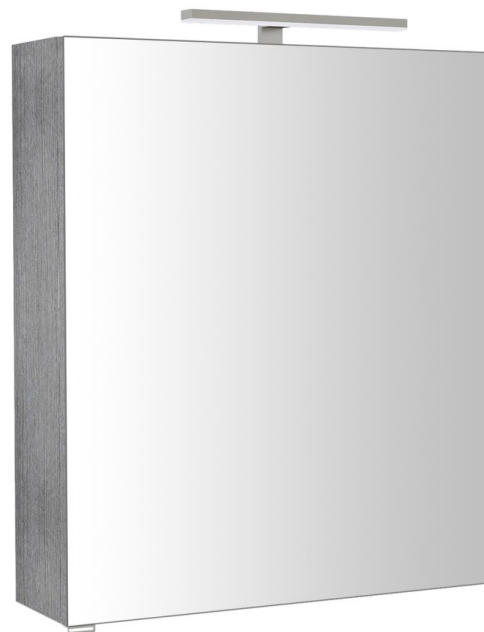

RIWA mirror cabinet incl. LED light, 60x70x17cm, silver oak

Order code: RIW060-0011

Size

Width: 600 mm

Height: 700 mm

Depth: 170 mm

Properties

Colour: Grey

Decor: Oak silver

Material: MDF/laminate

Warranty: 2 years

Technical sheet