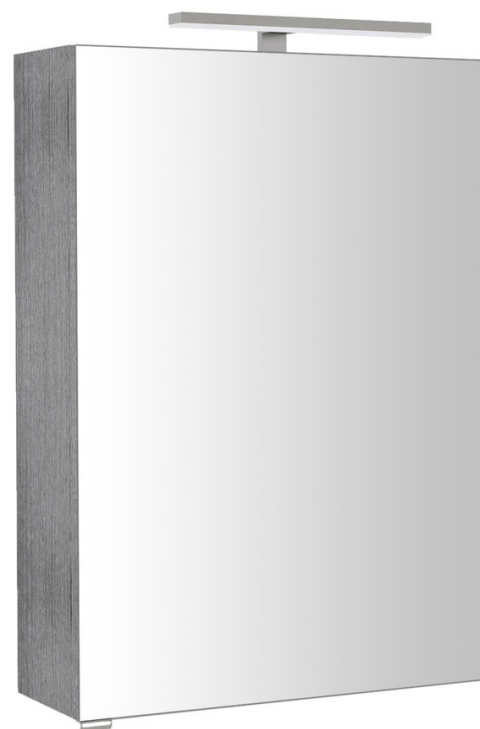

RIWA mirror cabinet incl. LED light, 50x70x17cm, silver oak

Order code: RIW050-0011

Basic information

Brand: Sapho
Series: RIWA MIRROR CABINETS

Size

Width: 500 mm
Height: 700 mm
Depth: 170 mm

Properties

Colour: Grey
Decor: Oak silver
Colour options: According to Swatch
Material: MDF/laminate
Opening direction: Right
Type of Light: LED
Light Control: Not included
Electrical protection: IP44
Power input: 6 W
LED colour: Cold white (5 700 - 6 500 K)
Luminosity: 457 lm
Equipment: Illuminated, Slowing hinges
Weight / Piece: 17.0 kg
Packaging: 1 Piece
Warranty: 2 years

Spare parts

Hinge, full overlay, soft close, cover Sapho (Order code: DZ110D)

RIWA mirror cabinet incl. LED light, 50x70x17cm, silver oak

 **SAPHO**

Technical sheet