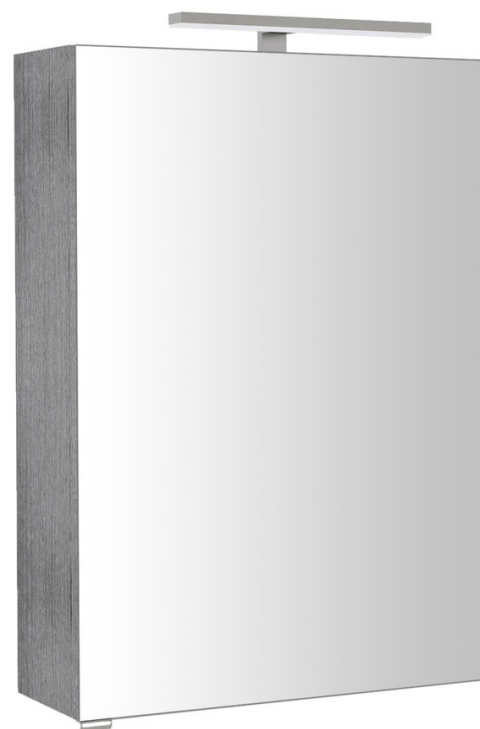

# RIWA mirror cabinet incl. LED light, 50x70x17cm, silver oak

**Order code:** RIW050-0011

## Basic information

**Brand:** Sapho  
**Series:** RIWA MIRROR CABINETS

## Size

**Width:** 500 mm  
**Height:** 700 mm  
**Depth:** 170 mm

## Properties

**Colour:** Grey  
**Decor:** Oak silver  
**Colour options:** According to Swatch  
**Material:** MDF/laminate  
**Opening direction:** Right  
**Type of Light:** LED  
**Light Control:** Not included  
**Electrical protection:** IP44  
**Power input:** 6 W  
**LED colour:** Cold white (5 700 - 6 500 K)  
**Luminosity:** 457 lm  
**Equipment:** Illuminated, Slowing hinges  
**Weight / Piece:** 17.0 kg  
**Packaging:** 1 Piece  
**Warranty:** 2 years