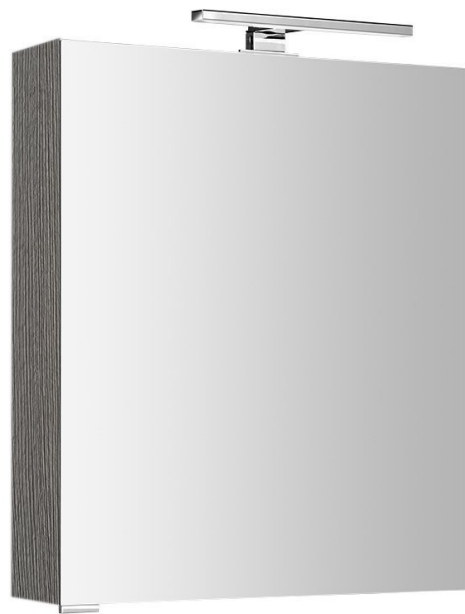

MIRRÓ mirror cabinet incl. LED light, 60x70x16cm, left/right, silver oak

Order code: MC060-0011

Basic information

Brand: Sapho
Series: MIRRÓ MIRROR CABINETS

Size

Width: 600 mm
Height: 700 mm
Depth: 160 mm

Properties

Colour: Grey
Decor: Oak silver
Colour options: According to Swatch
Material: MDF/laminate
Opening direction: Versatile
Type of Light: LED
Light Control: Not included
Electrical protection: IP44
Power input: 6 W
LED colour: Cold white (5 700 - 6 500 K)
Luminosity: 457 lm
Equipment: Integrated el. socket, Reversible mirror door, Illuminated, Slowing hinges

Weight / Piece: 19.0 kg
Packaging: 1 Piece
Warranty: 2 years

MIRRÓ mirror cabinet incl. LED light, 60x70x16cm,
left/right, silver oak

Technical sheet