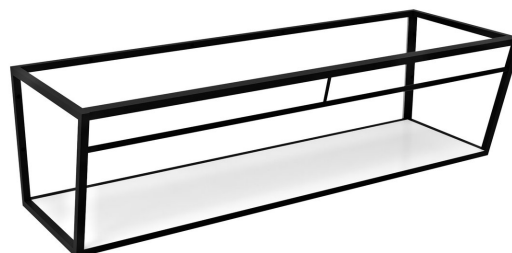

Order code: ARK250

Basic information

Brand: Sapho

Size

Width: 2484 mm

Height: 400 mm

Depth: 490 mm

Properties

Colour: White, Black

Material: MDF, Steel

Installation: Wall-Hung

Package contains: Mounting Kit

Weight / Piece: 46.2 kg

Packaging: 1 Piece

Warranty: 2 years

Technical sheet