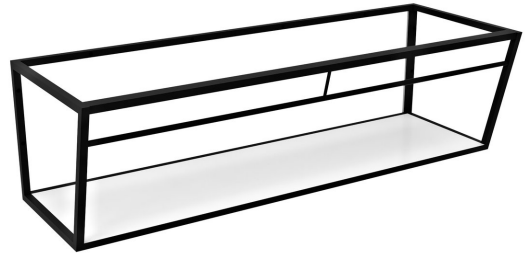

ARUBA Bracket with Shelf 248,4x40x49 cm, black matt

Order code: ARK250

Size

Width: 2484 mm

Height: 400 mm

Depth: 490 mm

Properties

Colour: White, Black

Material: MDF, Steel

Warranty: 2 years