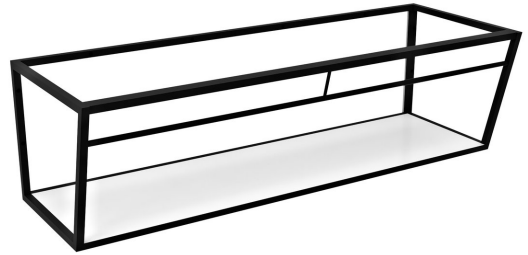

## ARUBA Bracket with Shelf 238,4x40x49 cm, black matt

Order code: ARK240

### Size

Width: 2384 mm  
Height: 400 mm  
Depth: 490 mm

### Properties

Colour: White, Black  
Material: MDF, Steel  
Warranty: 2 years