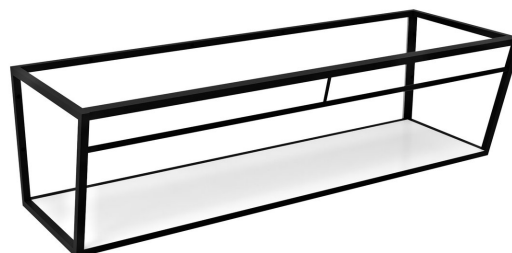

Order code: ARK230

Basic information

Brand: Sapho

Size

Width: 2284 mm

Height: 400 mm

Depth: 490 mm

Properties

Colour: White, Black

Material: MDF, Steel

Installation: Wall-Hung

Package contains: Mounting Kit

Weight / Piece: 42.5 kg

Packaging: 1 Piece

Warranty: 2 years

Technical sheet