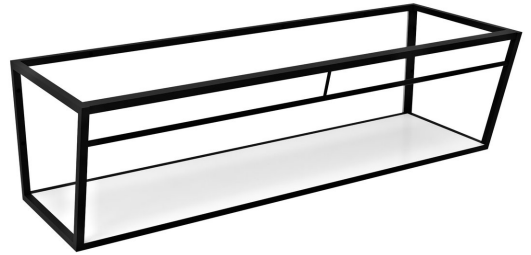

ARUBA Bracket with Shelf 228,4x40x49 cm, black matt

Order code: ARK230

Size

Width: 2284 mm

Height: 400 mm

Depth: 490 mm

Properties

Colour: White, Black

Material: MDF, Steel

Warranty: 2 years