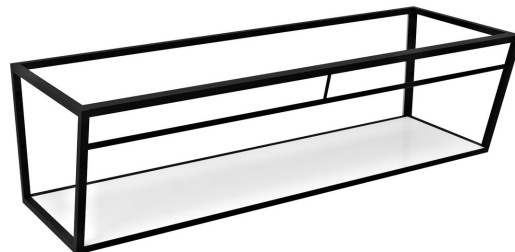

Order code: ARK220

Basic information

Brand: Sapho

Size

Width: 2184 mm

Height: 400 mm

Depth: 490 mm

Properties

Colour: White, Black

Material: MDF, Steel

Installation: Wall-Hung

Package contains: Mounting Kit

Weight / Piece: 40.5 kg

Packaging: 1 Piece

Warranty: 2 years

Technical sheet