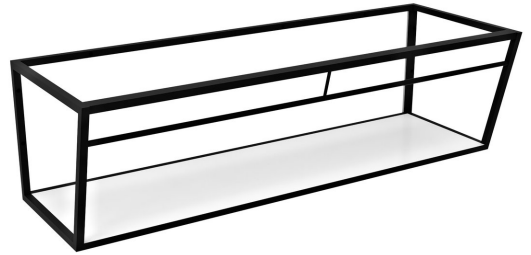

ARUBA Bracket with Shelf 218,4x40x49 cm, black matt

Order code: ARK220

Size

Width: 2184 mm

Height: 400 mm

Depth: 490 mm

Properties

Colour: White, Black

Material: MDF, Steel

Warranty: 2 years