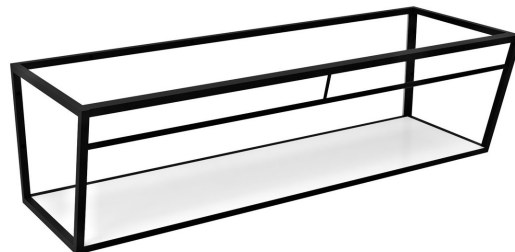

Order code: ARK210

Basic information

Brand: Sapho

Size

Width: 2084 mm

Height: 400 mm

Depth: 490 mm

Properties

Colour: White, Black

Material: MDF, Steel

Installation: Wall-Hung

Package contains: Mounting Kit

Weight / Piece: 38.7 kg

Packaging: 1 Piece

Warranty: 2 years

Technical sheet